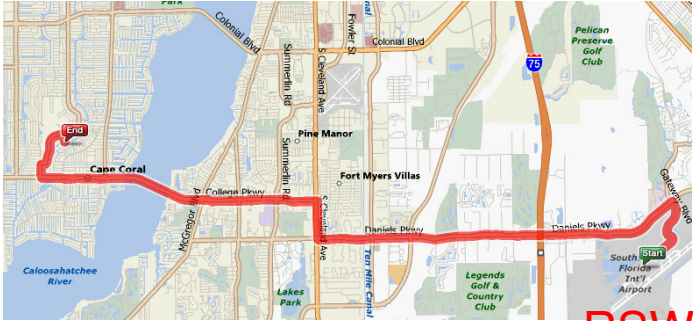

Alternative Directions to
 Caribbean Island Grand Deluxe
 820 SE 43rd St, Cape Coral, FL-33904

From SW Florida Intl. Airport, Fort Myers: Route A) + B) combi
 From I 75: Route B)

<u>Maneuvers</u>	<u>Distance</u>
A) Start out going NORTH on CHAMBERLIN PKWY toward PAUL J DOHERTY PKWY	0.1 miles
Turn SLIGHT LEFT onto PAUL J DOHERTY PKWY	0.7 miles
Turn LEFT onto DANIELS RD EXT	0.4 miles
DANIELS RD EXT becomes DANIELS RD	2.0 miles
DANIELS RD becomes DANIELS PKWY	0.2 miles
Merge onto I-75 N	4.2 miles
B) Take the SR-884 W exit – EXIT 136 – toward FT MYERS	0.4 miles
Merge left onto COLONIAL BLVD	7.5 miles
COLONIAL BLVD becomes VETERANS' MEMORIAL PKWY / CR-884 W, toll bridge	2.7 miles
Turn LEFT onto COUNTRY CLUB BLVD	2.3 miles
Turn LEFT onto SE 9th AVE	0.1 miles
Streight ahead to SE 43rd ST – the house is slightly on the right in front of you	0.1 miles

Total estimated time: 32 minutes – Total distance: 20.7 miles

Alternative Directions to
 Caribbean Island Grand Deluxe
 820 SE 43rd St, Cape Coral, FL-33904

RSW

From SW Florida Intl. Airport, Fort Myers: Route C) + D) combined
 From I 75: Route D)

Maneuvers

Distance

- C) Start out going NORTH on CHAMBERLIN PKWY toward PAUL J DOHERTY PKWY 0.1 miles
- Turn SLIGHT LEFT onto PAUL J DOHERTY PKWY 0.7 miles
- Turn LEFT onto DANIELS RD EXT 0.4 miles
- DANIELS RD EXT becomes DANIELS RD (later DANIELS PKWY) 2.0 miles
- D) EXIT 131 on DANIELS PKWY - direction Fort Myers 5.1 miles
- Turn RIGHT onto S CLEVELAND AVE / US-41 N / FL-45 N 0.7 miles
- Turn LEFT onto COLLEGE PKWY (Woodland BLVD is to the right), toll bridge 3.8 miles
- COLLEGE PKWY becomes CAPE CORAL PKWY E 2.0 miles
- Turn RIGHT onto PALM TREE BLVD 0.2 miles
- Turn RIGHT onto COUNTRY CLUB BLV 0.8 miles
- Turn RIGHT onto SE 9th AVE 0.1 miles
- Streight ahead to SE 43rd ST - the house is slightly on the right in front of you 0.1 miles

Total estimated time: 29 minutes - Total distance: 16.9 miles