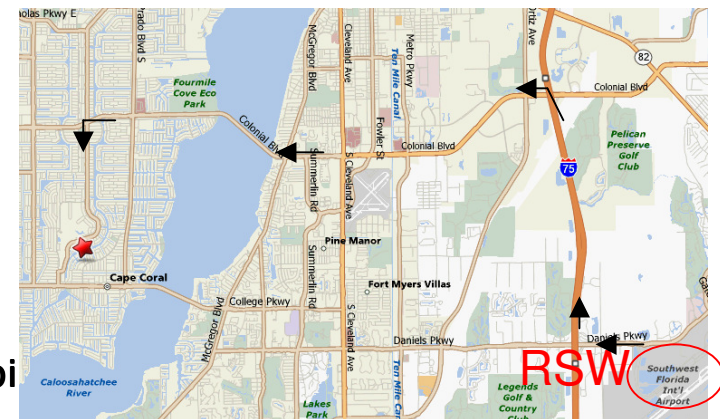

Alternative Directions to
 Caribbean Island Grand Deluxe
 820 SE 43rd St, Cape Coral, FL-33904

From SW Florida Intl. Airport, Fort Myers: Route A) + B) combi
 From I 75: Route B)

<u>Maneuvers</u>	<u>Distance</u>
A) Start out going NORTH on CHAMBERLIN PKWY toward PAUL J DOHERTY PKWY	0.1 miles
Turn SLIGHT LEFT onto PAUL J DOHERTY PKWY	0.7 miles
Turn LEFT onto DANIELS RD EXT	0.4 miles
DANIELS RD EXT becomes DANIELS RD	2.0 miles
DANIELS RD becomes DANIELS PKWY	0.2 miles
Merge onto I-75 N	4.2 miles
B) Take the SR-884 W exit – EXIT 136 – toward FT MYERS	0.4 miles
Merge left onto COLONIAL BLVD	7.5 miles
COLONIAL BLVD becomes VETERANS' MEMORIAL PKWY / CR-884 W, toll bridge	2.7 miles
Turn LEFT onto COUNTRY CLUB BLVD	2.3 miles
Turn LEFT onto SE 9th AVE	0.1 miles
Streight ahead to SE 43rd ST – the house is slightly on the right in front of you	0.1 miles

Total estimated time: 32 minutes – Total distance: 20.7 miles

Alternative Directions to
 Caribbean Island Grand Deluxe
 820 SE 43rd St, Cape Coral, FL-33904

RSW

From SW Florida Intl. Airport, Fort Myers: Route C) + D) combined
 From I 75: Route D)

Maneuvers

Distance

- C) Start out going NORTH on CHAMBERLIN PKWY toward PAUL J DOHERTY PKWY 0.1 miles
- Turn SLIGHT LEFT onto PAUL J DOHERTY PKWY 0.7 miles
- Turn LEFT onto DANIELS RD EXT 0.4 miles
- DANIELS RD EXT becomes DANIELS RD (later DANIELS PKWY) 2.0 miles
- D) EXIT 131 on DANIELS PKWY - direction Fort Myers 5.1 miles
- Turn RIGHT onto S CLEVELAND AVE / US-41 N / FL-45 N 0.7 miles
- Turn LEFT onto COLLEGE PKWY (Woodland BLVD is to the right), toll bridge 3.8 miles
- COLLEGE PKWY becomes CAPE CORAL PKWY E 2.0 miles
- Turn RIGHT onto PALM TREE BLVD 0.2 miles
- Turn RIGHT onto COUNTRY CLUB BLV 0.8 miles
- Turn RIGHT onto SE 9th AVE 0.1 miles
- Streight ahead to SE 43rd ST - the house is slightly on the right in front of you 0.1 miles

Total estimated time: 29 minutes - Total distance: 16.9 miles