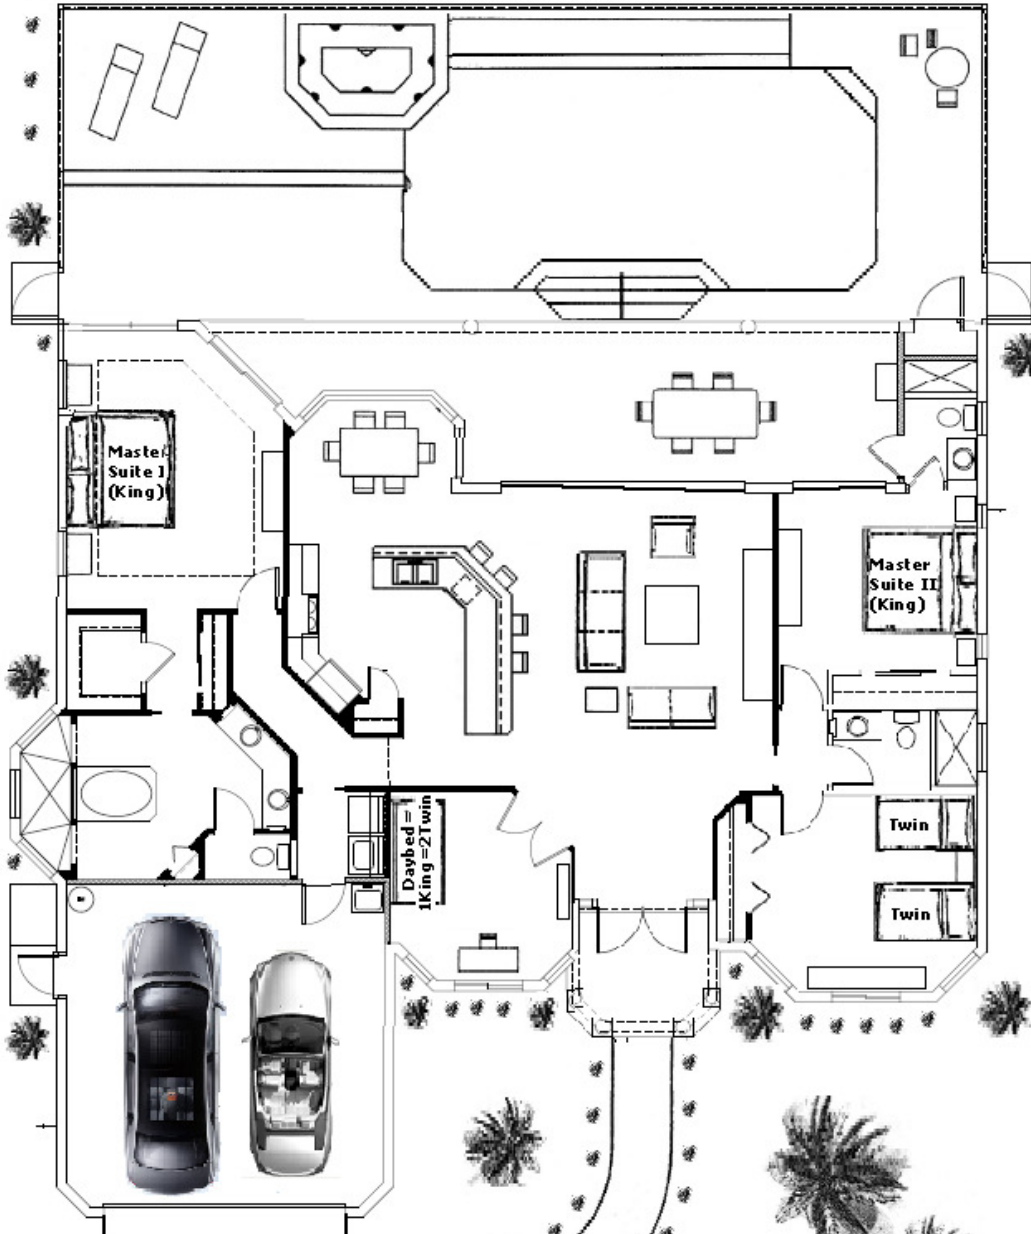

↑ Boat Dock on 200' Canal ↑

HEIDI'S TROHSCHHEIN & JUERGEN KROEGER'S RESIDENCE

Caribbean Island Grand Deluxe

CUSTOM BUILT BY FREMAR CONSTRUCTION, INC.