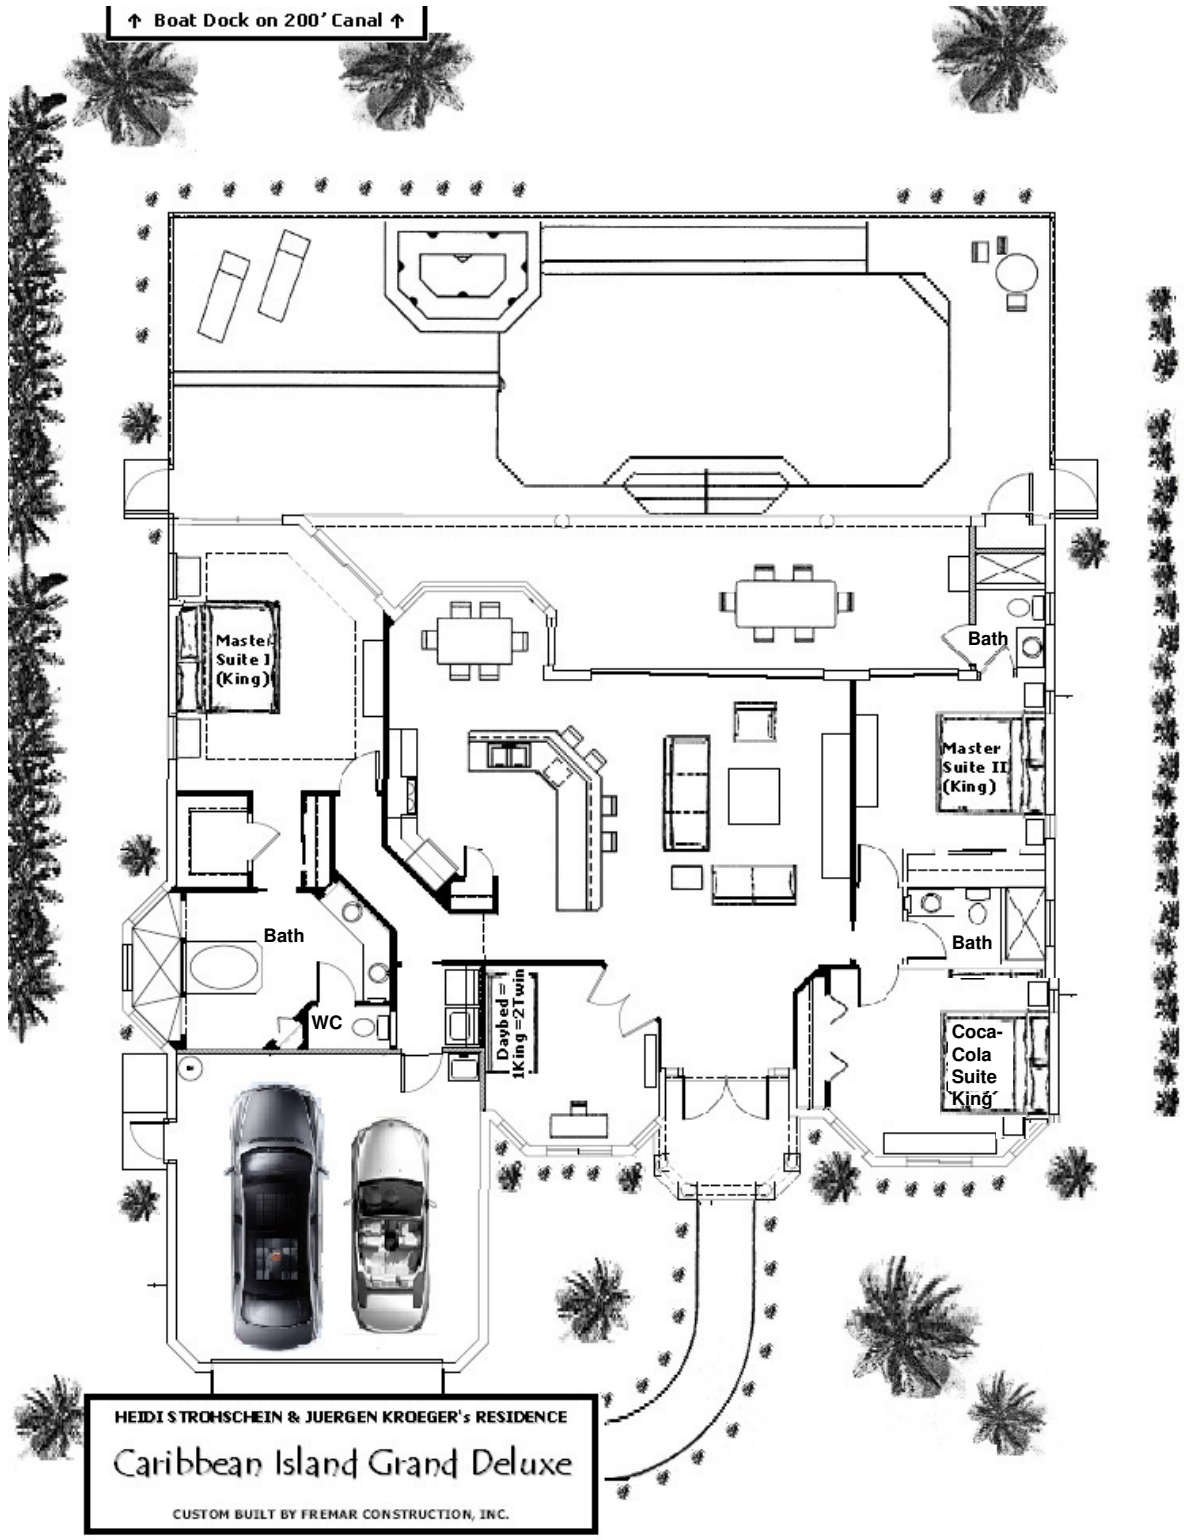

↑ Boat Dock on 200' Canal ↑

HEIDI STROHSCHNEIN & JUERGEN KROEGER'S RESIDENCE

Caribbean Island Grand Deluxe

CUSTOM BUILT BY FREMAR CONSTRUCTION, INC.